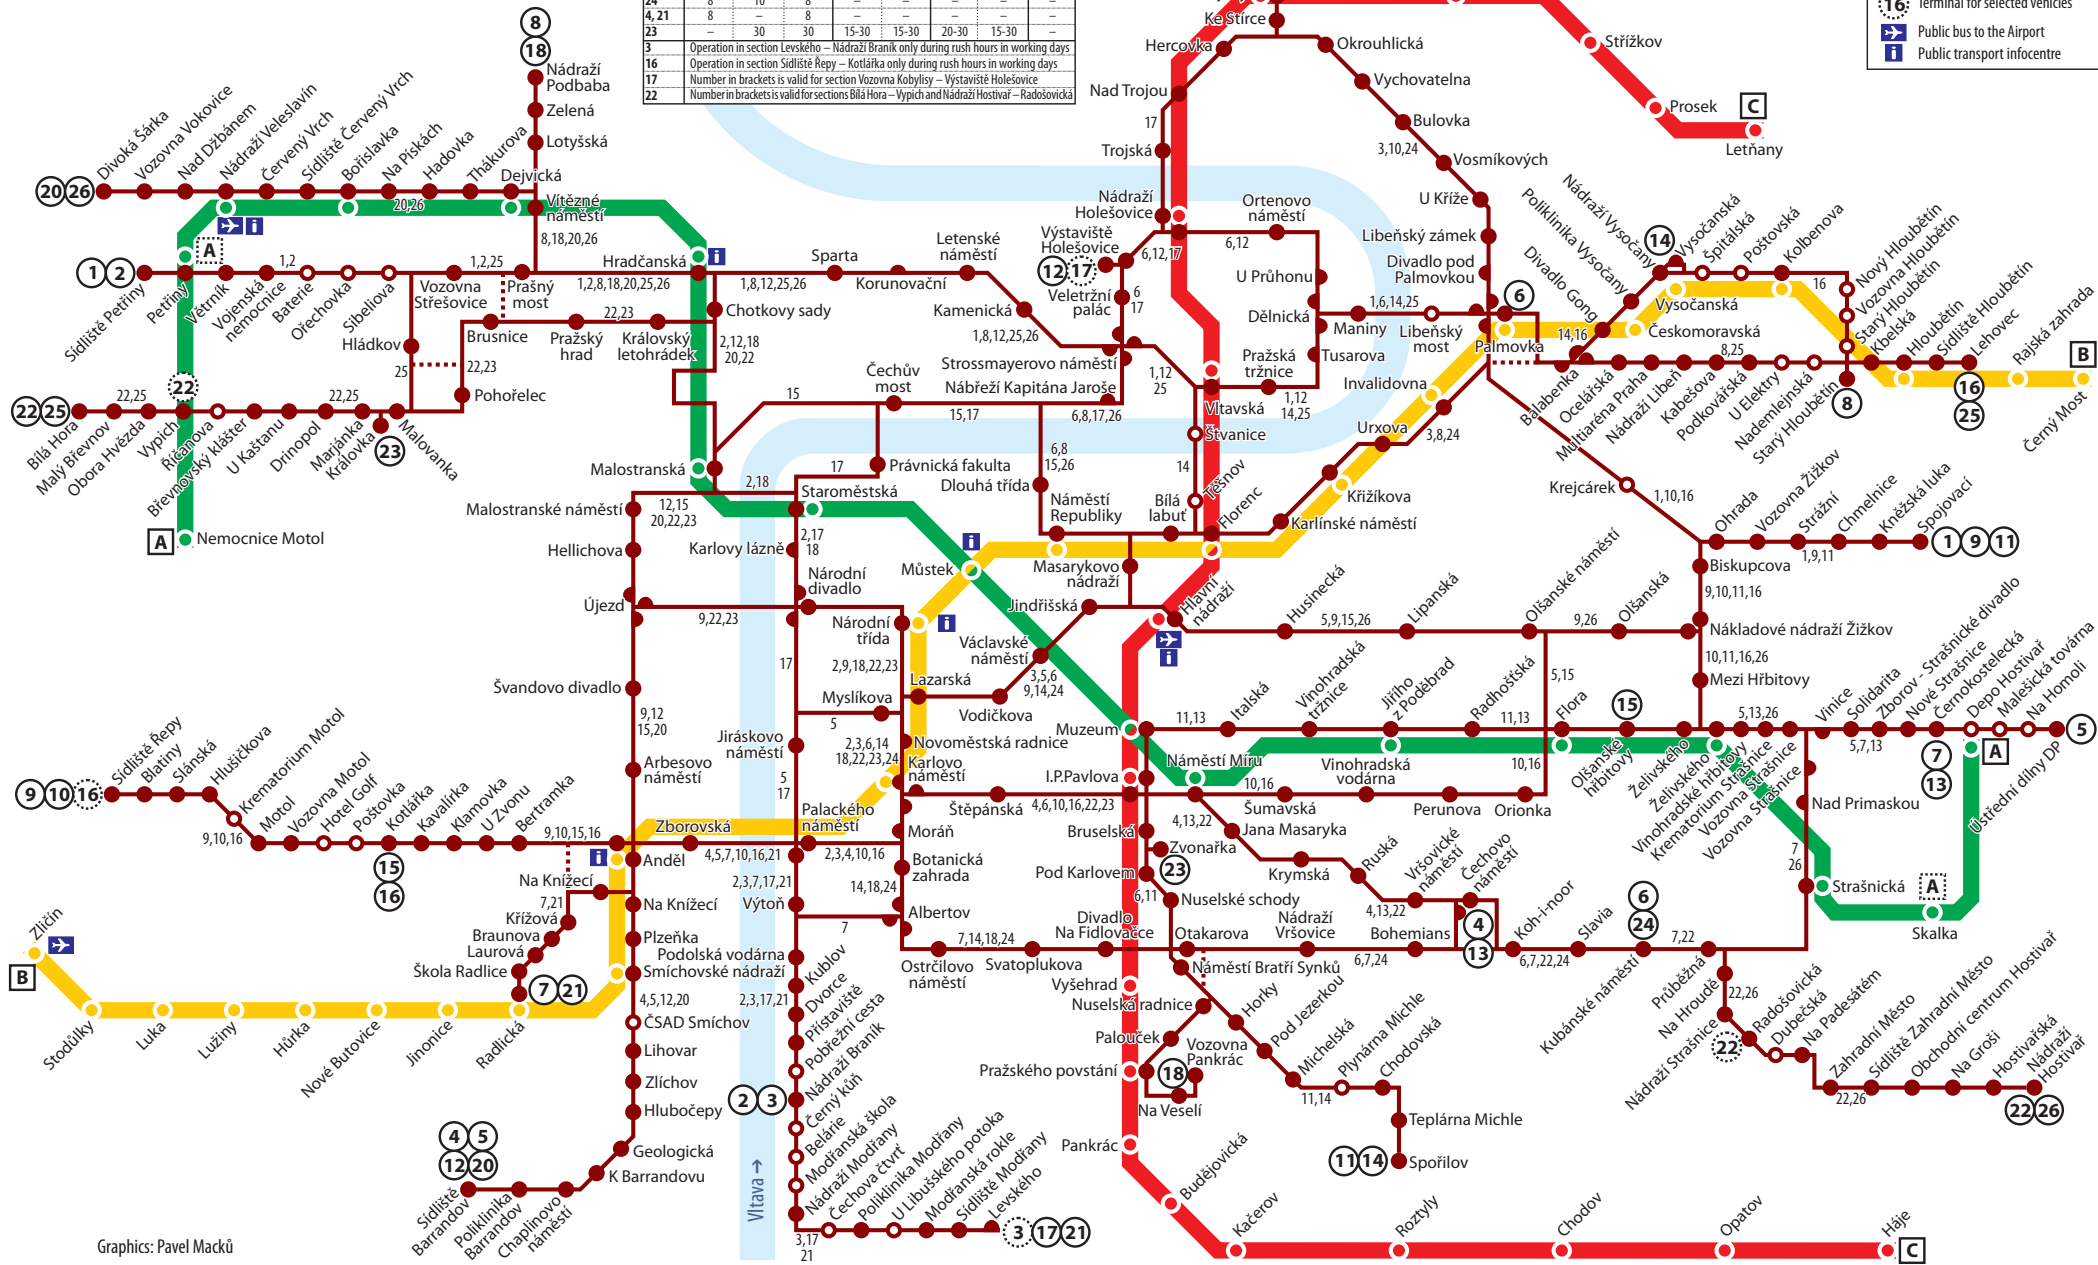

TRAM LINES

Regular situation valid from 1. 9. 2018

Route	Working days		Saturdays		Sunday and public holidays		Daily		
	07-09	09-14	14-18	07-12	12-20	07-10		10-20	20-24
9	4	5	4	7,5	7,5	10	7,5	10	
17,22	4 (8)	5 (10)	4 (8)	7,5 (15)	7,5 (15)	10 (20)	7,5 (15)	10 (20)	
1, 2, 3, 5, 6, 7, 8, 10, 11, 12, 13, 14, 15, 16, 18, 20, 25, 26	8	10	8	15	15	20	15	20	
24	8	10	8	-	-	-	-	-	
4,21	-	-	8	-	-	-	-	-	
23	-	30	30	15-30	15-30	20-30	15-30	-	
3	Operation in section Levského – Nádraží Braník only during rush hours in working days								
16	Operation in section Sídliště Řepy – Kotlářka only during rush hours in working days								
17	Number in brackets is valid for section Vozovna Kobylisy – Vystaviště Holešovice								
22	Number in brackets is valid for sections Bílá Hora – Vypich and Nádraží Hostivař – Radošovička								

Key to symbols:

- Metro station
- Tram stop in one direction only
- Request tram stop
- Track with no regular service
- Terminal for selected vehicles
- Public bus to the Airport
- Public transport infocentre